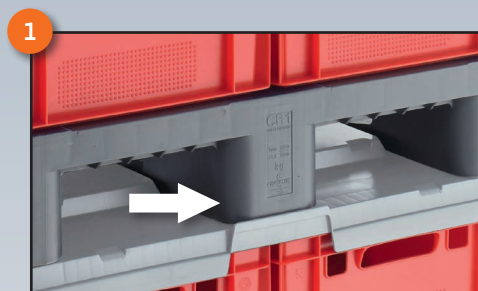

Quality, the best value.

Stackable. Precise fit.

Craemer Pallet Lids

The new Craemer pallet lids minimise product damage, and protect your shipment.

Suitable for use with all standard reusable boxes such as KLTs and E-boxes.

Available for Euro size 1200 x 800 mm and Industrial size 1200 x 1000 mm.

NEW to the range!

Secure locking of pallet when stacked

Integrated strap grooves prevent shifting of straps

Labelling option on the longitudinal side

Optional integration of RFID transponder

Quality, the best value.

Technical Information*	Euro	Industrial
External Dimension L x W x H (mm)	1215 x 816 x 82	1223 x 1023 x 82
Internal Dimension L x W (mm)	1208 x 808	1215 x 1015
Weight (kg)	5,5	6,8
Material	HDPE	HDPE
Nesting Height (mm)	30	30
Characteristics		
Colour	light grey, basalt grey, blue, black	light grey, basalt grey, blue, black
Temperature stability	-30°C to +40°C, briefly up to +90°C	-30°C to +40°C, briefly up to +90°C
Options		
	RFID Transponder ESD material	RFID Transponder ESD material
Labelling		
	Hot stamping of letters and logos on request, depending on quantity. Position on long side.	Hot stamping of letters and logos on request, depending on quantity. Position on long side.
Loading quantities		
	Guideline: 30 lids per pallet. Exact loading quantities on request.	Guideline: 30 lids per pallet. Exact loading quantities on request.