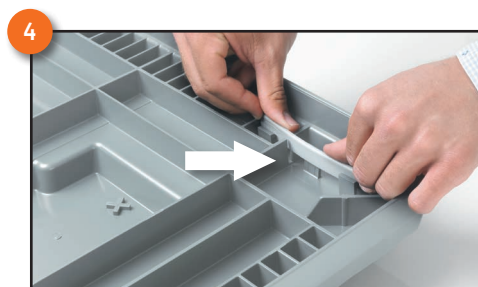

Quality, the best value.

Stackable. Precise fit.

Craemer Pallet Lids

The new Craemer pallet lids minimise product damage, and protect your shipment.

Suitable for use with all standard reusable boxes such as KLTs and E-boxes.

Available for Euro size 1200 x 800 mm and Industrial size 1200 x 1000 mm.

NEW to the range!

Secure locking of pallet when stacked

Integrated strap grooves prevent shifting of straps

Labelling option on the longitudinal side

Optional integration of RFID transponder

Quality, the best value.

Technical Information*	Euro	Industrial
External Dimension L x W x H (mm)	1215 x 816 x 82	1223 x 1023 x 82
Internal Dimension L x W (mm)	1208 x 808	1215 x 1015
Weight (kg)	5,5	6,8
Material	HDPE	HDPE
Nesting Height (mm)	30	30
Characteristics		
Colour	light grey, basalt grey, blue, black	light grey, basalt grey, blue, black
Temperature stability	-30°C to +40°C, briefly up to +90°C	-30°C to +40°C, briefly up to +90°C
Options		
	RFID Transponder ESD material	RFID Transponder ESD material
Labelling		
	Hot stamping of letters and logos on request, depending on quantity. Position on long side.	Hot stamping of letters and logos on request, depending on quantity. Position on long side.
Loading quantities		
	Guideline: 30 lids per pallet. Exact loading quantities on request.	Guideline: 30 lids per pallet. Exact loading quantities on request.