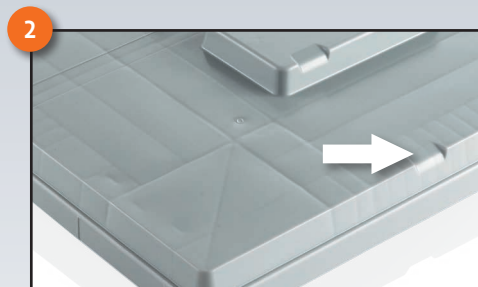

Quality, the best value.

Stackable. Precise fit.

Craemer Pallet Lids

The new Craemer pallet lids minimise product damage, and protect your shipment.

Suitable for use with all standard reusable boxes such as KLTs and E-boxes.

Available for Euro size 1200 x 800 mm and Industrial size 1200 x 1000 mm.

NEW to the range!

Secure locking of pallet when stacked

Integrated strap grooves prevent shifting of straps

Labelling option on the longitudinal side

Optional integration of RFID transponder

Quality, the best value.

Technical Information*	Euro	Industrial
External Dimension L x W x H (mm)	1215 x 816 x 82	1223 x 1023 x 82
Internal Dimension L x W (mm)	1208 x 808	1215 x 1015
Weight (kg)	5,5	6,8
Material	HDPE	HDPE
Nesting Height (mm)	30	30
Characteristics		
Colour	light grey, basalt grey, blue, black	light grey, basalt grey, blue, black
Temperature stability	-30°C to +40°C, briefly up to +90°C	-30°C to +40°C, briefly up to +90°C
Options		
	RFID Transponder ESD material	RFID Transponder ESD material
Labelling		
	Hot stamping of letters and logos on request, depending on quantity. Position on long side.	Hot stamping of letters and logos on request, depending on quantity. Position on long side.
Loading quantities		
	Guideline: 30 lids per pallet. Exact loading quantities on request.	Guideline: 30 lids per pallet. Exact loading quantities on request.