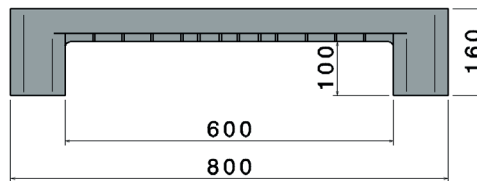

H2

800 x 600 mm

Art. no. 83170811

Technische Daten *1

Dimensions L x W x H (mm)	800 x 600 x 160
Weight (kg)	9.0
Material*3	HDPE, Virgin material
Load capacity (kg)*2	<div style="display: flex; justify-content: space-between;"> <div style="text-align: center;">  <p>Static 2000</p> </div> <div style="text-align: center;">  <p>Dynamic 500</p> </div> <div style="text-align: center;">  <p>In racking system —</p> </div> </div>

Characteristics

Colour: light grey
 Runners: 2, unwelded
 Rims: 7 mm
 Temperatur stability: -30 °C to +40 °C, briefly up to +90 °C

Options

Central box retainers
 Rims
 Antislip

Loading quantities (pcs/approx.)

	Container	Container 20': 384 Container 40': 780	Container 40' High Cube: 880 Conventional trailer 45' high cube container: 1020
		Truck	MEGA-Trailer: 1224 Jumbo: 1368

Labelling options

Customised printing and numbering available on request depending on quantity. Position upon consultation.