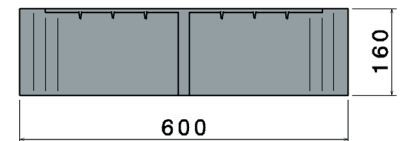

H2

800 x 600 mm

Art. no. 83170811

Technische Daten *1

Dimensions L x W x H (mm)	800 x 600 x 160
Weight (kg)	9.0
Material*3	HDPE, Virgin material
Load capacity (kg)*2	<div style="display: flex; justify-content: space-between;"> <div style="text-align: center;">  <p>Static 2000</p> </div> <div style="text-align: center;">  <p>Dynamic 500</p> </div> <div style="text-align: center;">  <p>In racking system —</p> </div> </div>

Characteristics

Colour: light grey
 Runners: 2, unwelded
 Rims: 7 mm
 Temperatur stability: -30 °C to +40 °C, briefly up to +90 °C

Options

Central box retainers
 Rims
 Antislip

Loading quantities (pcs/approx.)